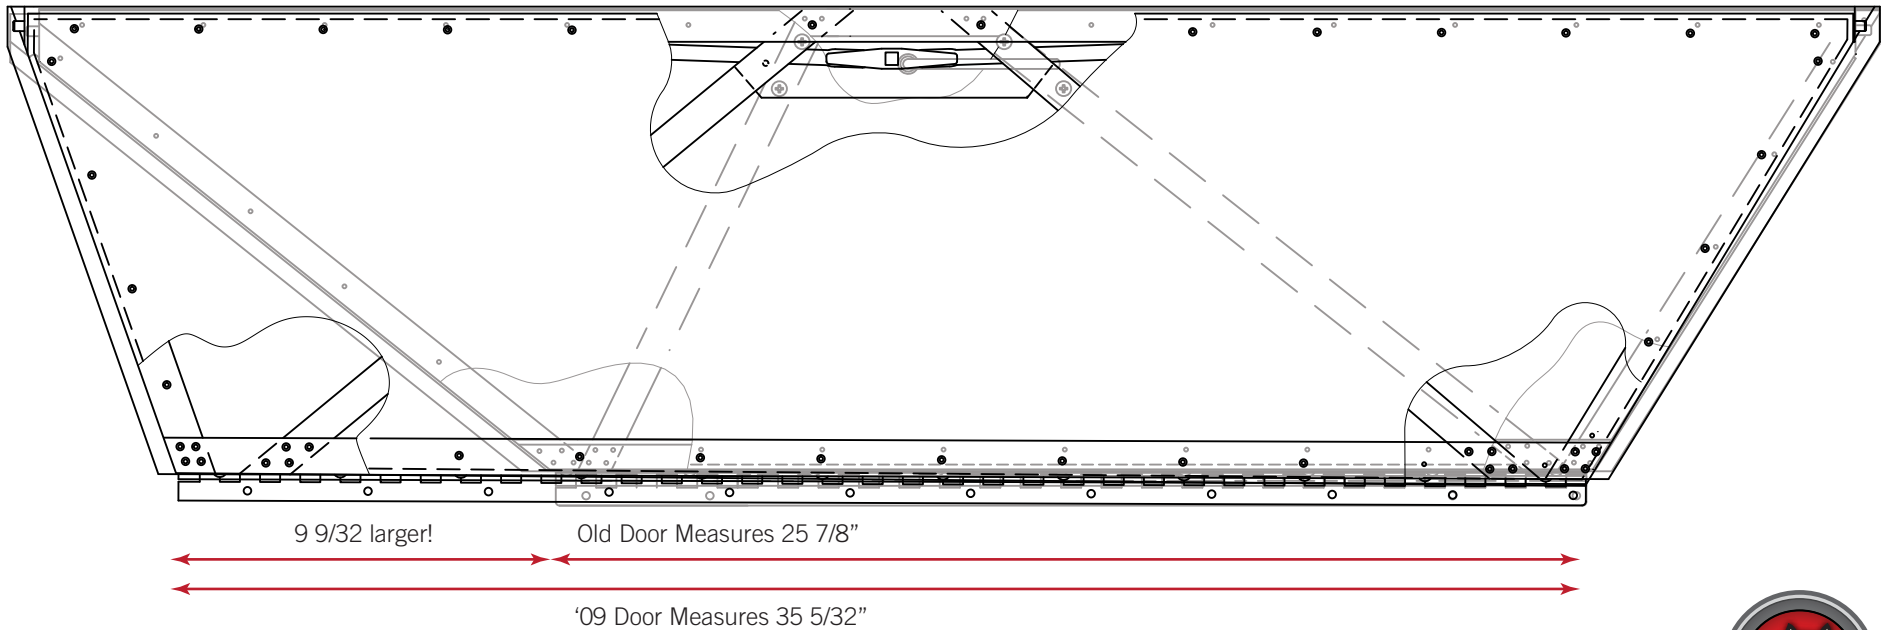

HUSKY

2009 Newly Designed Easy Entrance Door

At Aviat Aircraft, we pride ourselves in designing the best possible STOL airplane, and our customers are first and foremost in our minds. That's one reason we decided to redesign the door of the Husky with a larger keyed entry - for easier entry and exit from the plane.

When you own a Husky, you'll notice the superior quality and the pride of craftsmanship that is built into every part of the plane. And you'll feel it every time you take to the air.

Husky is America's finest bush plane, arrange for a free demo flight today.

AVIAT AIRCRAFT INC (307) 885-3151 OR AVIATAIRCRAFT.COM